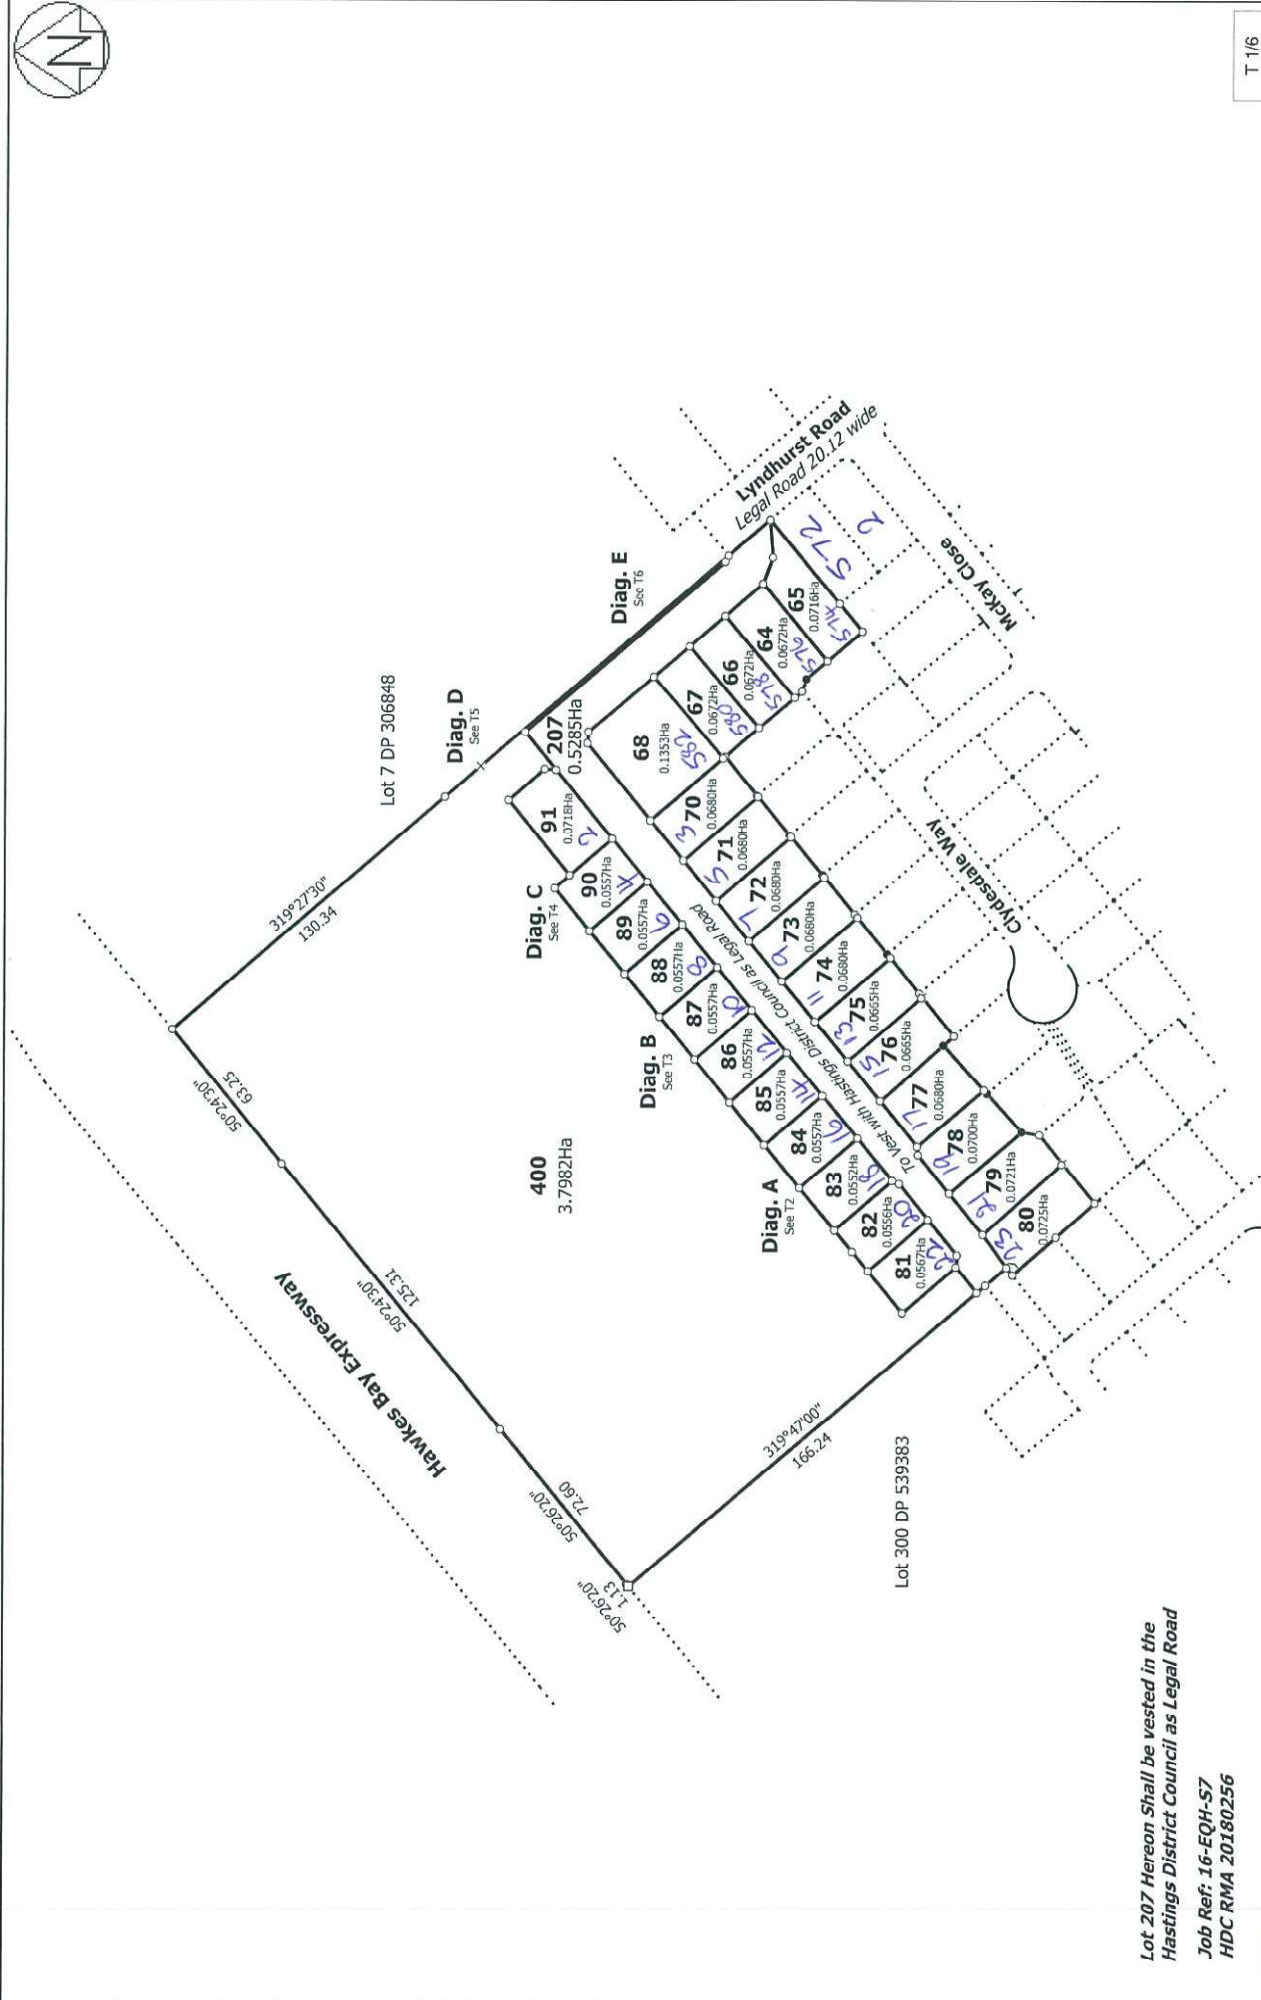

T 1/6

Title Plan
LT 540336
DRAFT

Surveyor: Warren Bruce Gunn
Firm: Technical Spatial Limited

LOTS 64-68, 70-91, 207 & 400 BEING A SUBDIVISION OF LOT 400 DP
525490

Lot 207 Hereon Shall be vested in the
Hastings District Council as Legal Road
Job Ref: 16-EQH-S7
HDC RMA 20180256

Land District: Hawkes Bay
Digitally Generated Plan
Generated on: 10/09/2019 09:33am Page 4 of 9